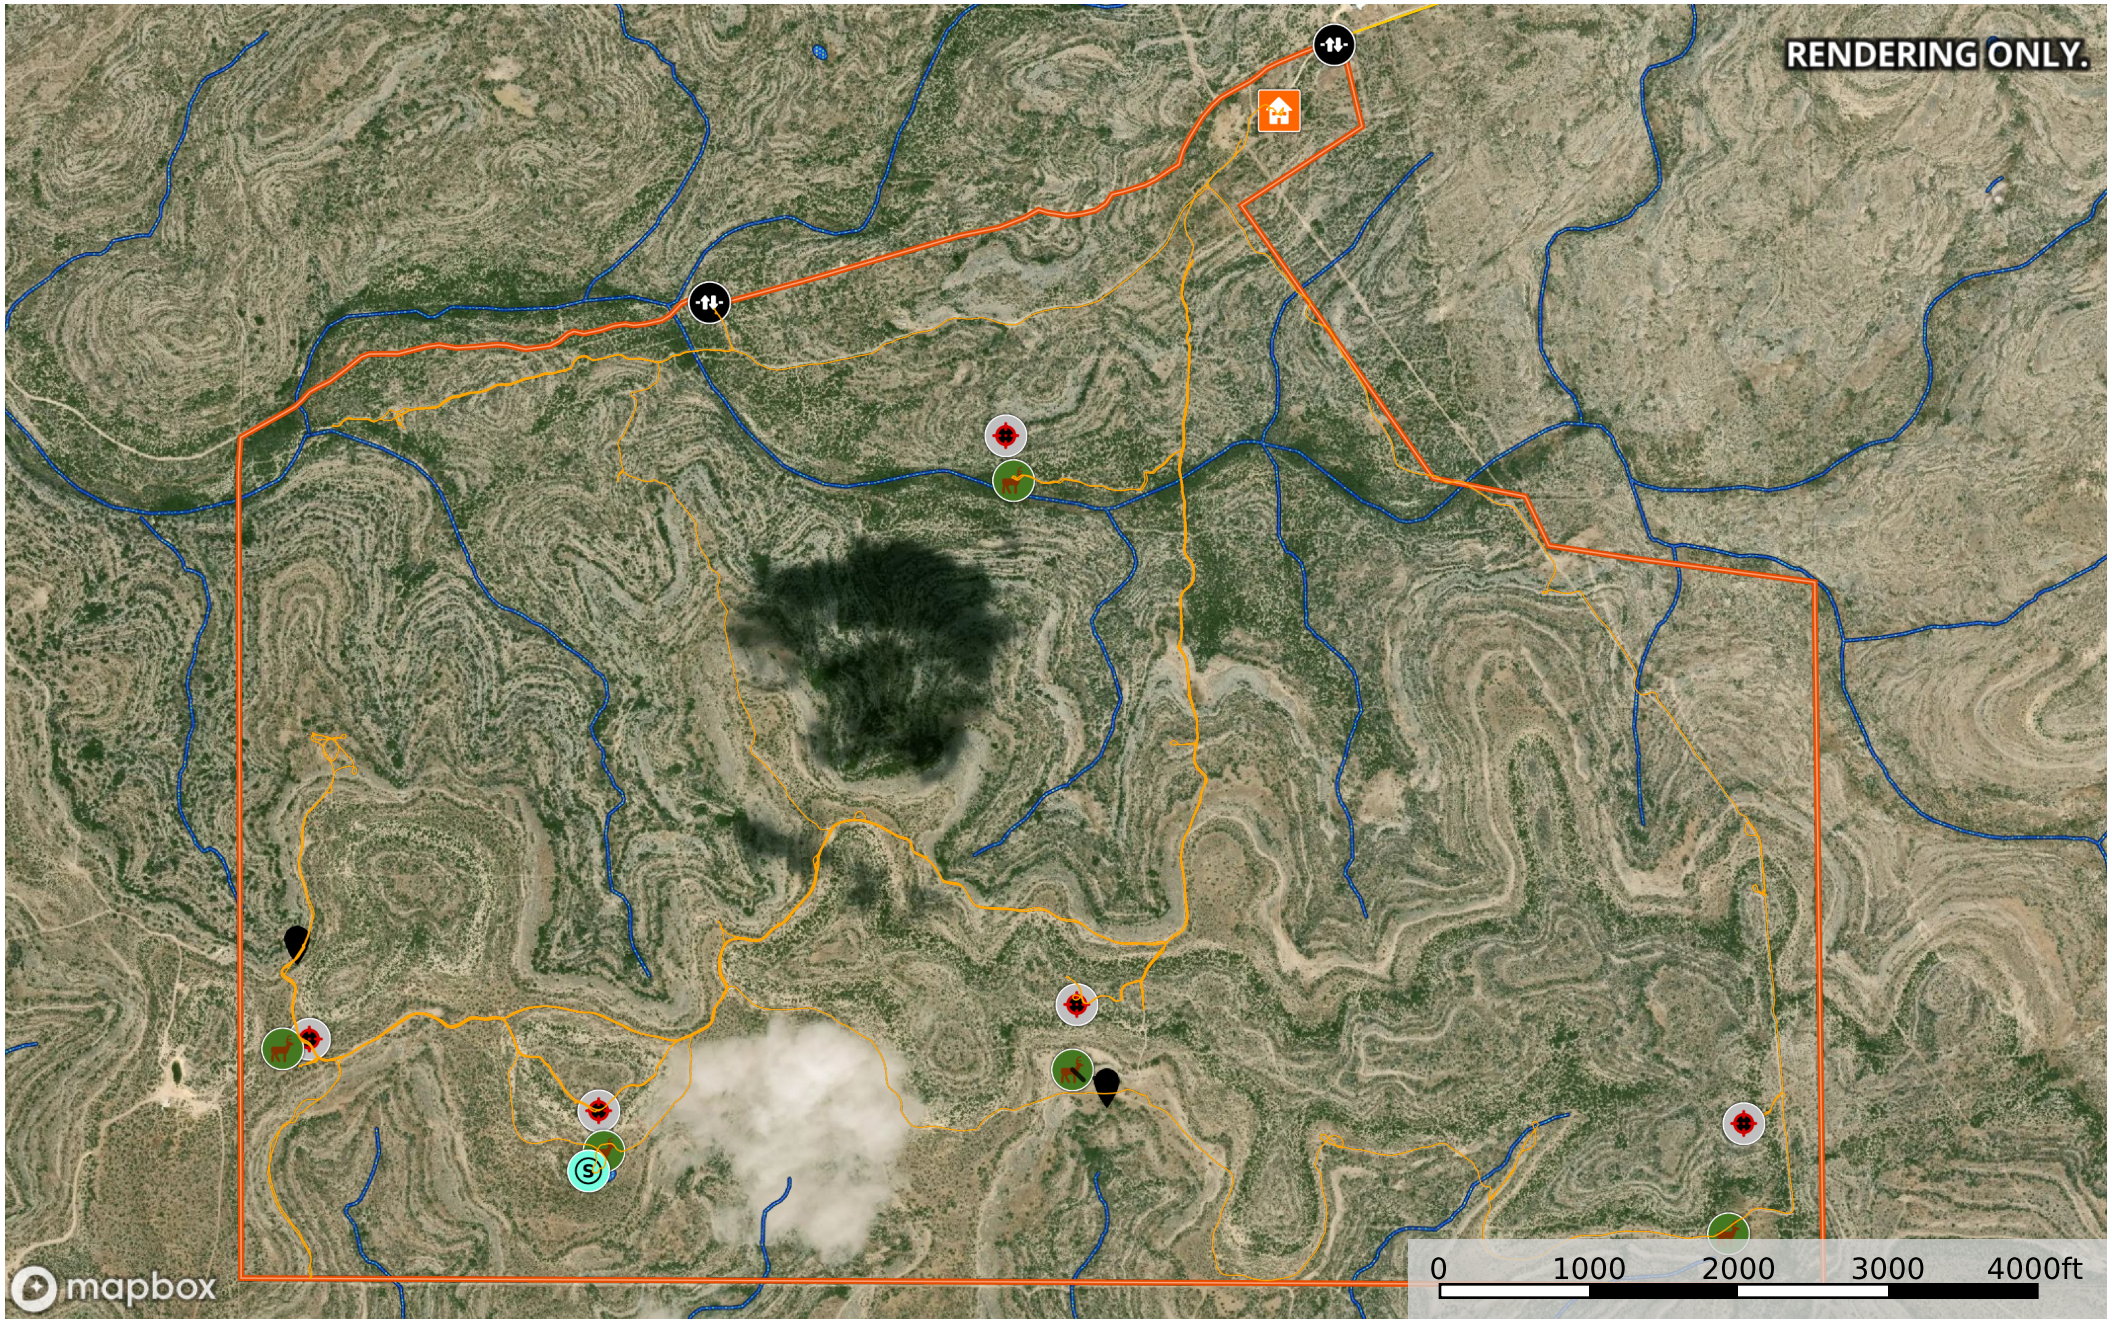

1500 acres Edward Rivenbark val verde / uvalde

Val Verde County, Texas, AC +/-

RENDERING ONLY.

mapbox

-  Gate
-  House
-  Spring
-  Marker
-  Feeder
-  Blind
-  Triangle
-  Track
-  Primary Road
-  Boundary
-  Wetlands
-  Riparian
-  Water Wells