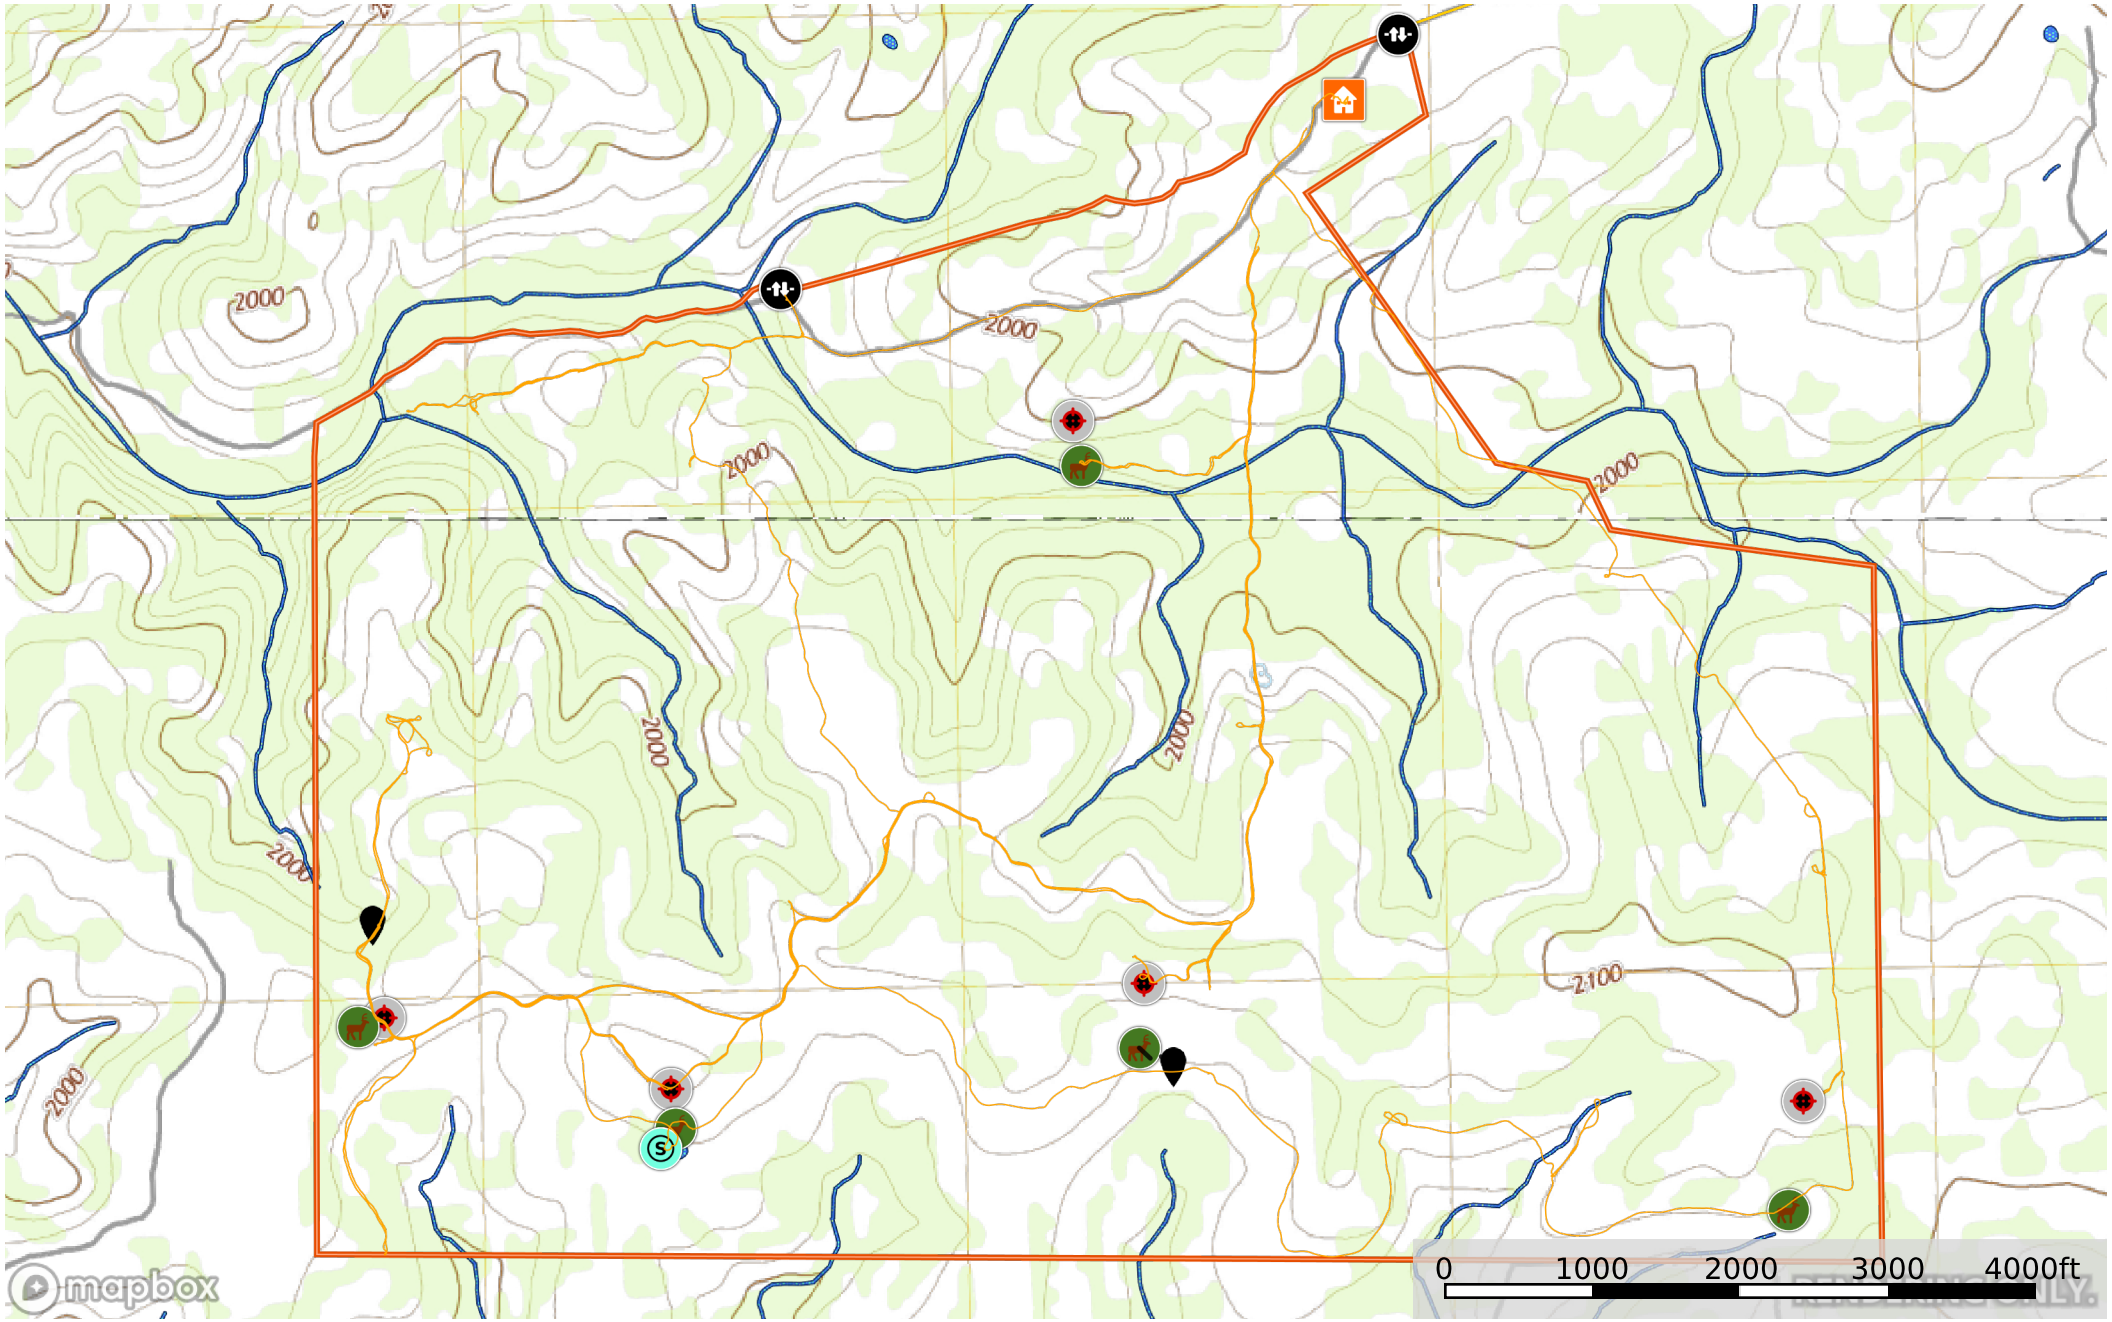

1500 acres Edward Rivenbark val verde / uvalde

Val Verde County, Texas, AC +/-

mapbox

- Gate
- House
- Spring
- Marker
- Feeder
- Blind
- Triangle
- Track
- Primary Road
- Boundary
- Wetlands
- Riparian
- Water Wells