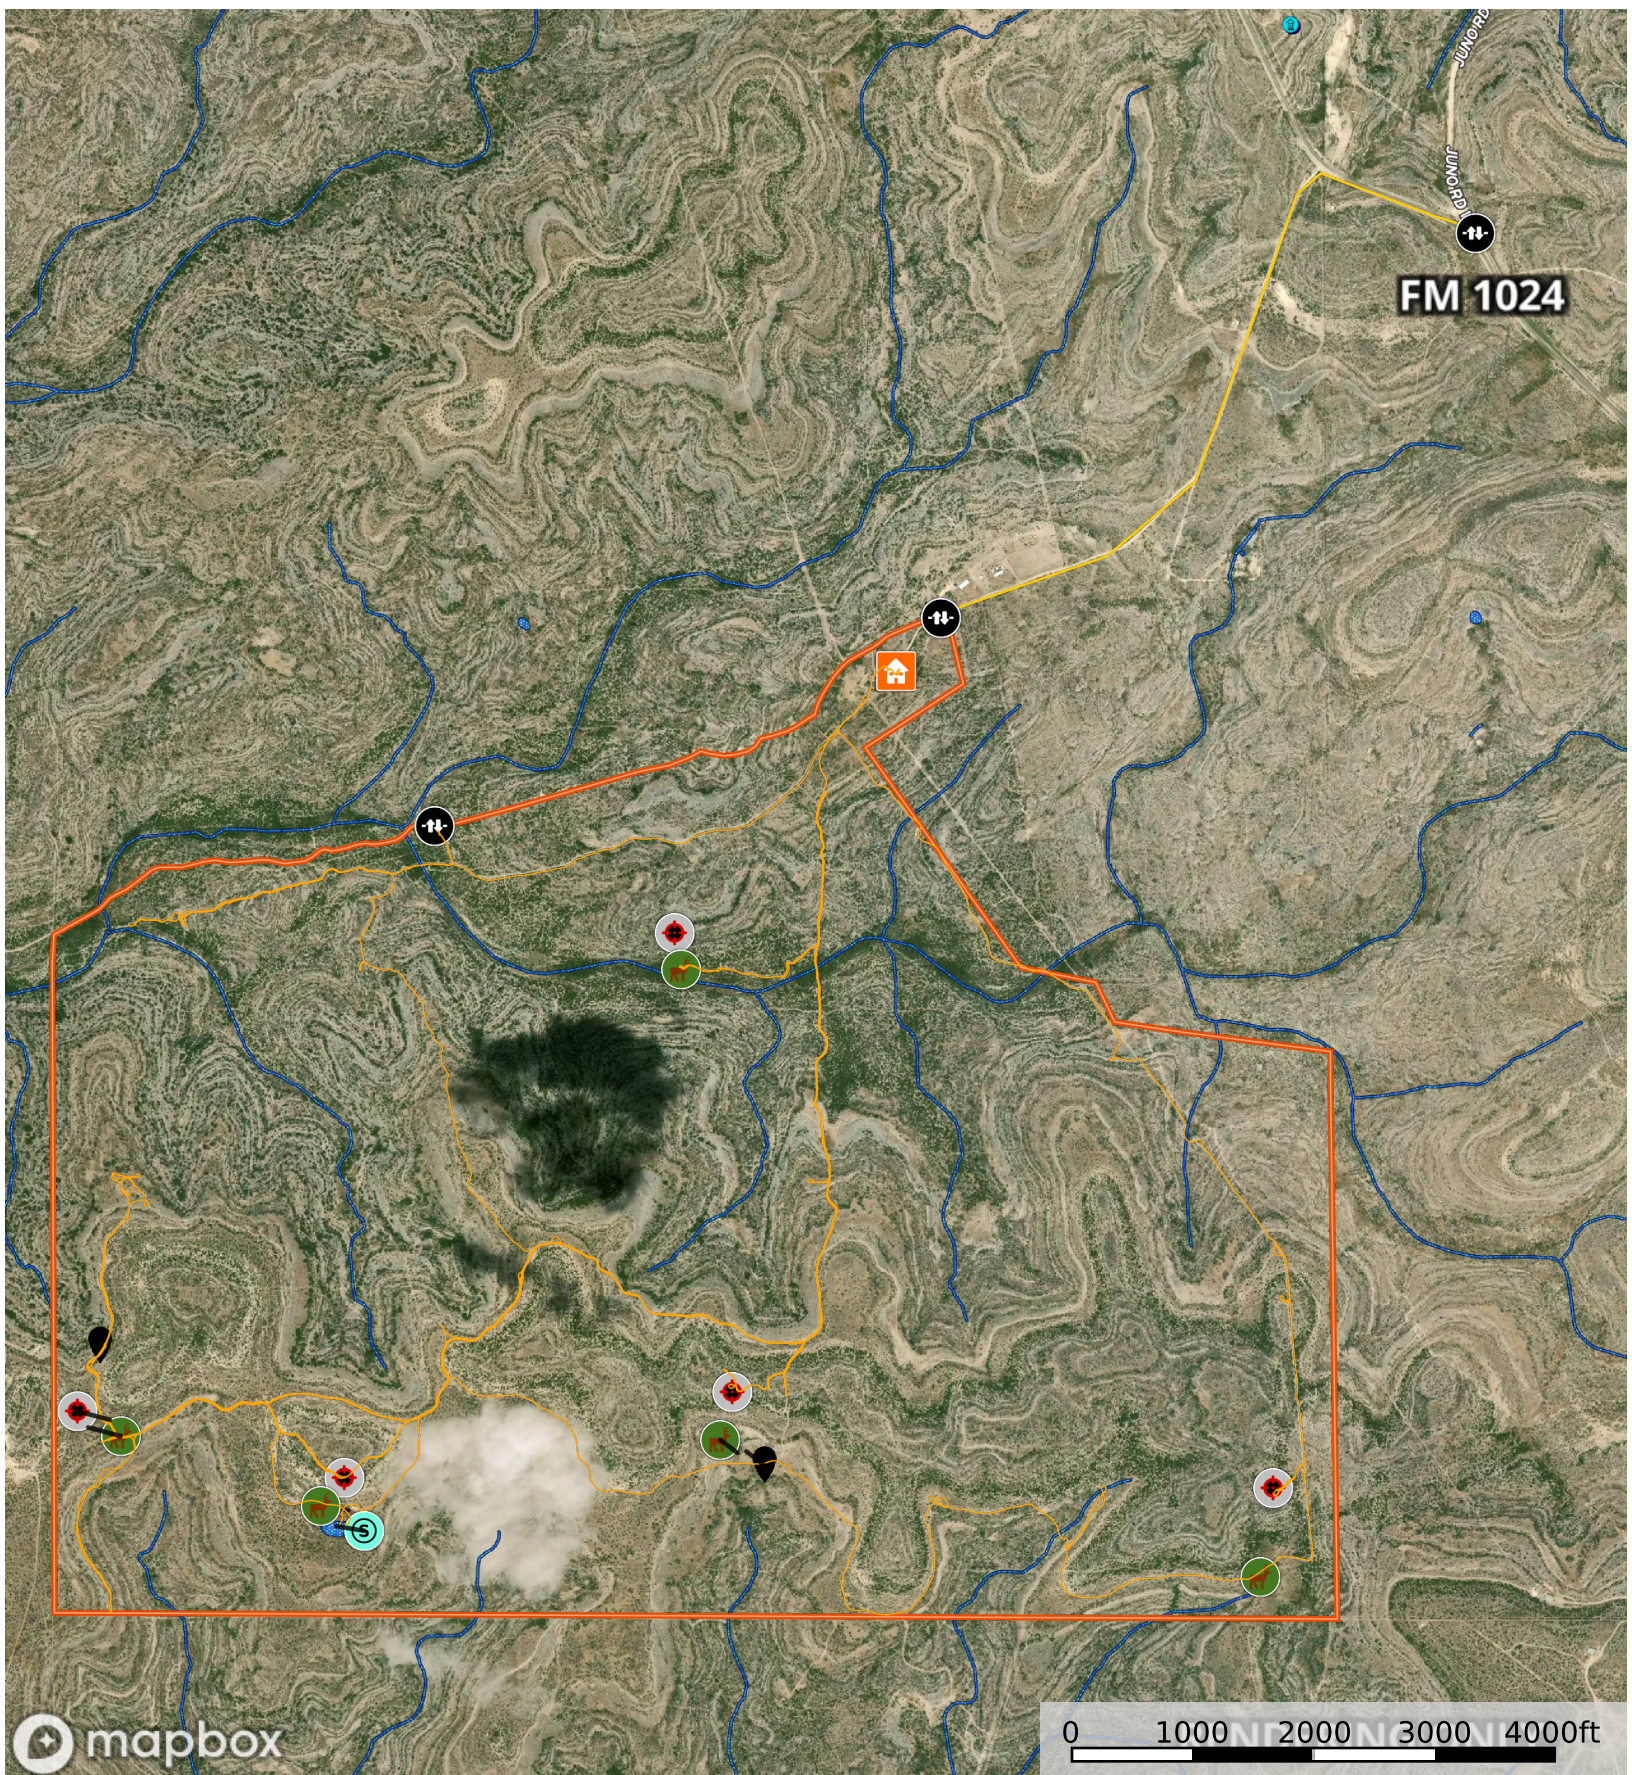

1500 acres Edward Rivenbark val verde / uvalde
 Val Verde County, Texas, AC +/-

mapbox

- Gate
- House
- Spring
- Marker
- Feeder
- Blind
- Triangle
- Track
- Primary Road
- Boundary
- Wetlands
- Riparian
- Water Wells